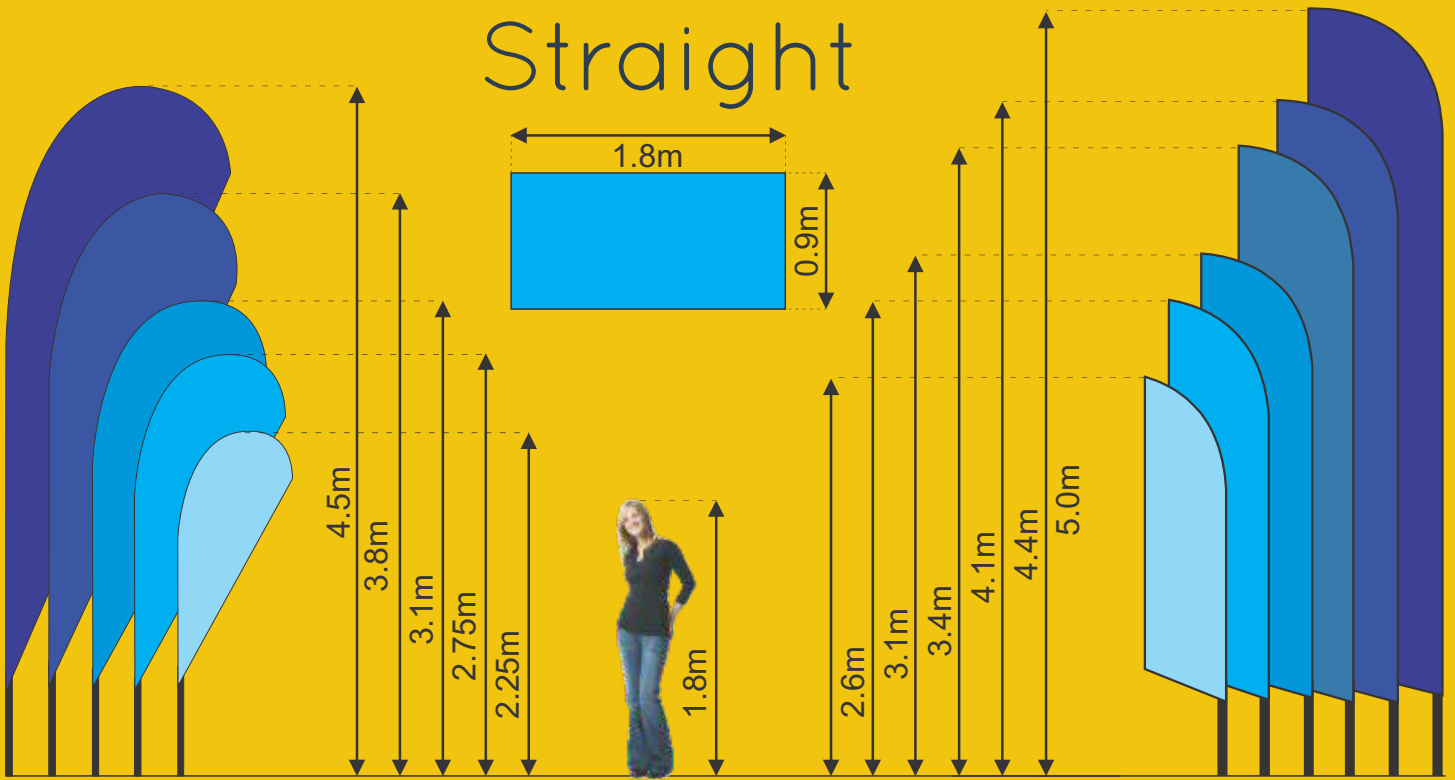

DISPLAY FLAGS

**STAND OUT FROM THE CROWD
WITH HIGHLY VISIBLE
TEARDROP OR BANNER FLAGS**

Flags are printed on 110gsm knitted polyester in full colour. Single sided or double sided printing available. Double sided flags have a third layer of material in the middle to reduce the design showing through from the other side.

We can design the flag for you, or submit your own artwork.
Fast, easy service at very affordable prices.

Straight

Teardrops

Banners

Size	Single	Double	Double 2+
2.25m	\$288.00	\$313.20	\$280.80
2.75m	\$320.00	\$333.50	\$299.00
3.1m	\$336.00	\$391.50	\$351.00
3.8m	\$361.60	\$432.10	\$387.40
4.5m	\$438.40	\$478.50	\$429.00

Size	Single	Double	Double 2+
2.6m	\$307.20	\$295.80	\$265.20
3.1m	\$320.00	\$319.00	\$286.00
3.4m	\$336.00	\$333.50	\$299.00
4.1m	\$377.60	\$400.20	\$358.80
4.4m	\$412.80	\$435.00	\$390.00
5.0m	\$448.00	\$507.50	\$455.00

Straight Flag 1.8m

0.9m	\$76.80	\$116.00	\$104.00
------	---------	----------	----------

Prices exclude GST. Design charges extra.

Banner Options

Banner flags are available in a variety of shapes. Please specify which shape you require when ordering.