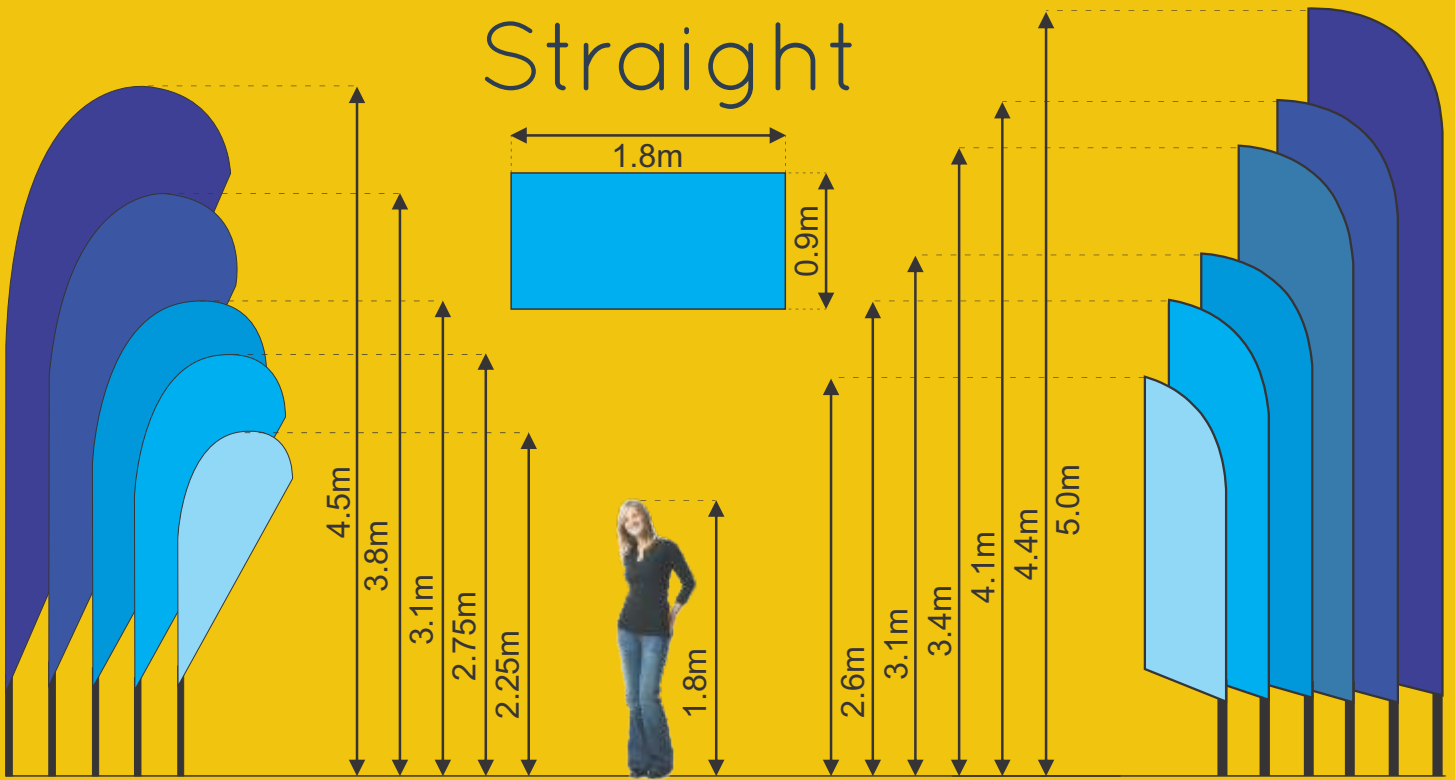

DISPLAY FLAGS

**STAND OUT FROM THE CROWD
WITH HIGHLY VISIBLE
TEARDROP OR BANNER FLAGS**

Flags are printed on 110gsm knitted polyester in full colour. Single sided or double sided printing available. Double sided flags have a third layer of material in the middle to reduce the design showing through from the other side.

We can design the flag for you, or submit your own artwork.
Fast, easy service at very affordable prices.

Straight

Teardrops

Banners

Size	Single	Double	Double 2+
2.25m	\$288.00	\$313.20	\$280.80
2.75m	\$320.00	\$333.50	\$299.00
3.1m	\$336.00	\$391.50	\$351.00
3.8m	\$361.60	\$432.10	\$387.40
4.5m	\$438.40	\$478.50	\$429.00

Size	Single	Double	Double 2+
2.6m	\$307.20	\$295.80	\$265.20
3.1m	\$320.00	\$319.00	\$286.00
3.4m	\$336.00	\$333.50	\$299.00
4.1m	\$377.60	\$400.20	\$358.80
4.4m	\$412.80	\$435.00	\$390.00
5.0m	\$448.00	\$507.50	\$455.00

Straight Flag 1.8m

0.9m	\$76.80	\$116.00	\$104.00
------	---------	----------	----------

Prices exclude GST. Design charges extra.

Banner Options

Banner flags are available in a variety of shapes. Please specify which shape you require when ordering.