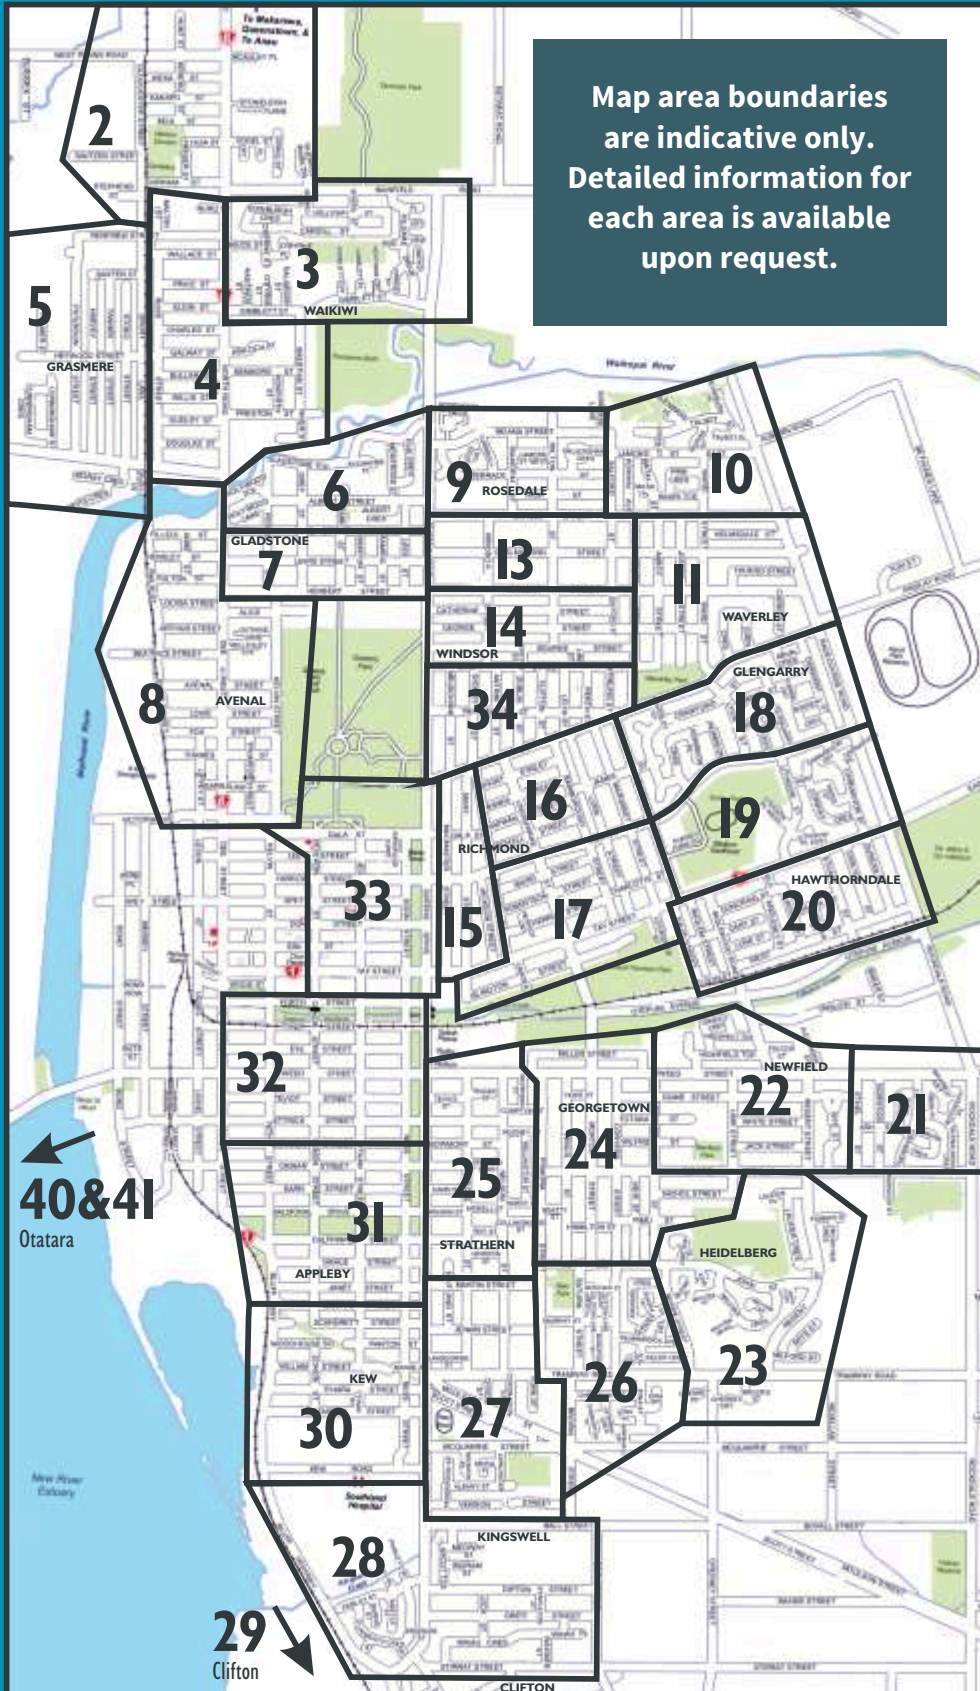

Invercargill : \$42 + GST / 1000 under 28gms. \$48 + GST / 1000 over 28gms.
Otatara : \$48 + GST / 1000. **Rural Delivery** : Start from \$105.30 + GST / 1000.
 Pamphlets need to be with us no later than 5pm Tuesday for delivery that week.
 Deliveries are completed between Wednesday and Saturday.

AREAS

#	Qty
2	340
3	402
4	400
5	498
6	200
7	200
8	550
9	250
10	310
11	545
13	305
14	390
15	390
16	380
17	500
18	540
19	325
20	400
21	340
22	490
23	475
24	650
25	550
26	570
27	630
28	580
29	320
30	420
31	560
32	420
33	155
34	420
*40	390
*41	380

Total....14,275
 (21 September 2016)
 * Otatara Area

Your Local Direct Marketing Solution