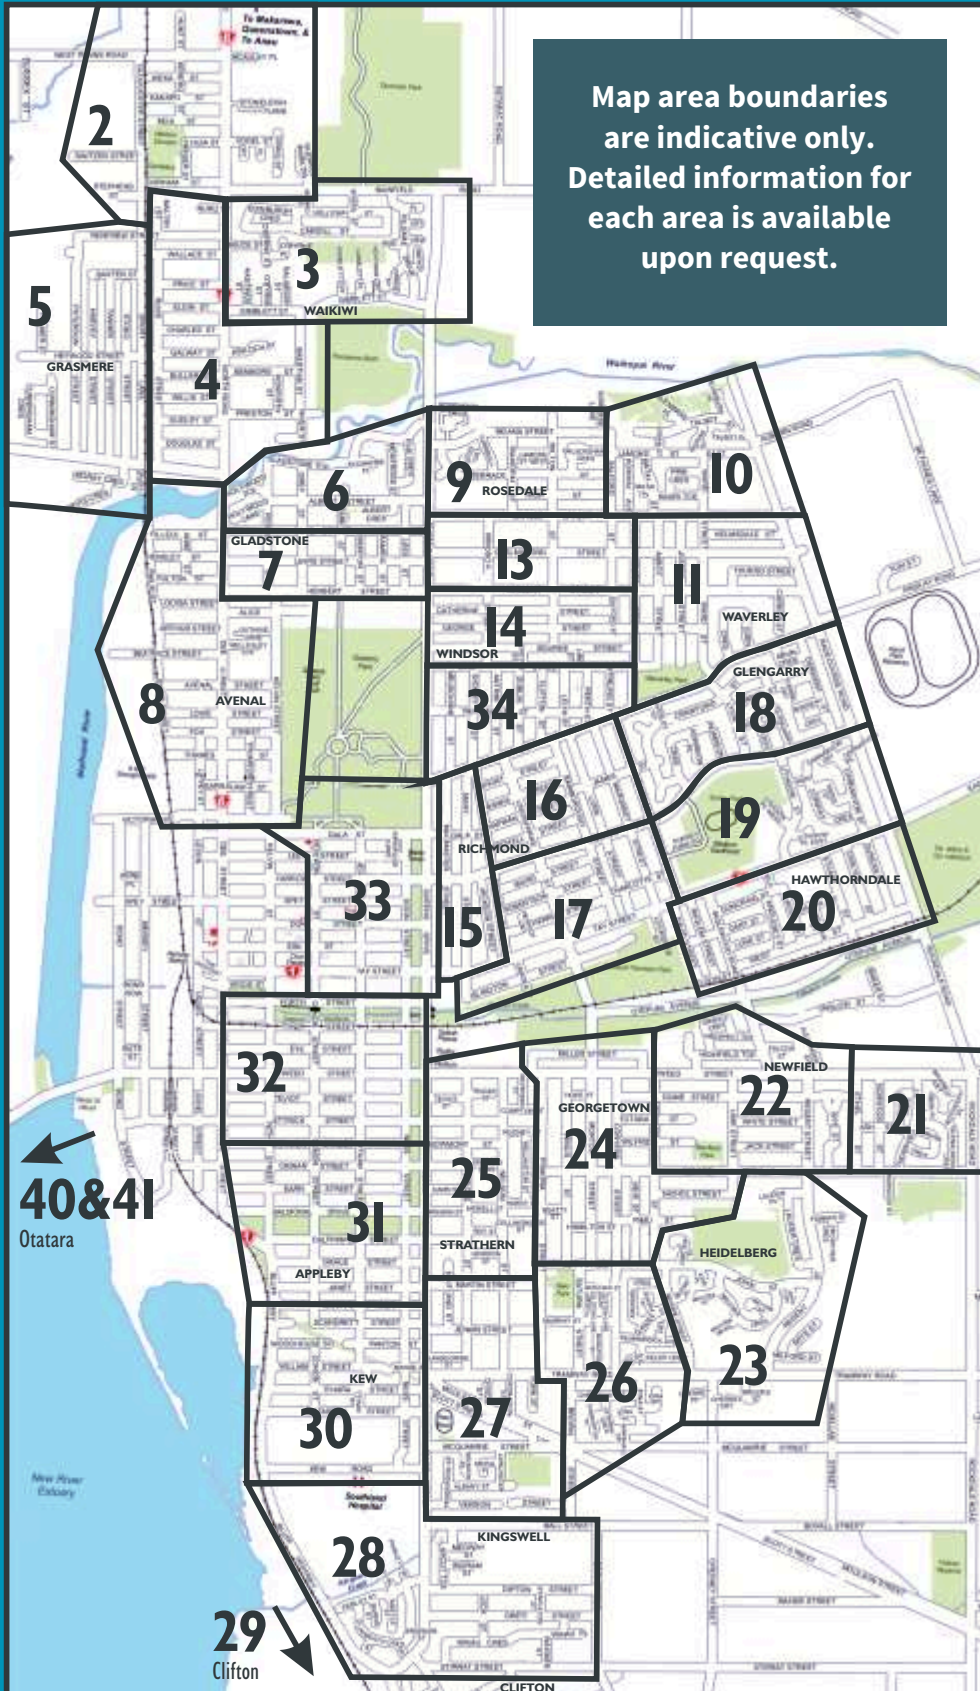

**Invercargill** : \$42 + GST / 1000 under 28gms. \$48 + GST / 1000 over 28gms.  
**Otatara** : \$48 + GST / 1000. **Rural Delivery** : Start from \$105.30 + GST / 1000.  
 Pamphlets need to be with us no later than 5pm Tuesday for delivery that week.  
 Deliveries are completed between Wednesday and Saturday.

## AREAS

| #   | Qty |
|-----|-----|
| 2   | 340 |
| 3   | 402 |
| 4   | 400 |
| 5   | 498 |
| 6   | 200 |
| 7   | 200 |
| 8   | 550 |
| 9   | 250 |
| 10  | 310 |
| 11  | 545 |
| 13  | 305 |
| 14  | 390 |
| 15  | 390 |
| 16  | 380 |
| 17  | 500 |
| 18  | 540 |
| 19  | 325 |
| 20  | 400 |
| 21  | 340 |
| 22  | 490 |
| 23  | 475 |
| 24  | 650 |
| 25  | 550 |
| 26  | 570 |
| 27  | 630 |
| 28  | 580 |
| 29  | 320 |
| 30  | 420 |
| 31  | 560 |
| 32  | 420 |
| 33  | 155 |
| 34  | 420 |
| *40 | 390 |
| *41 | 380 |

**Total....14,275**  
 (21 September 2016)  
 \* Otatara Area

Your Local Direct Marketing Solution